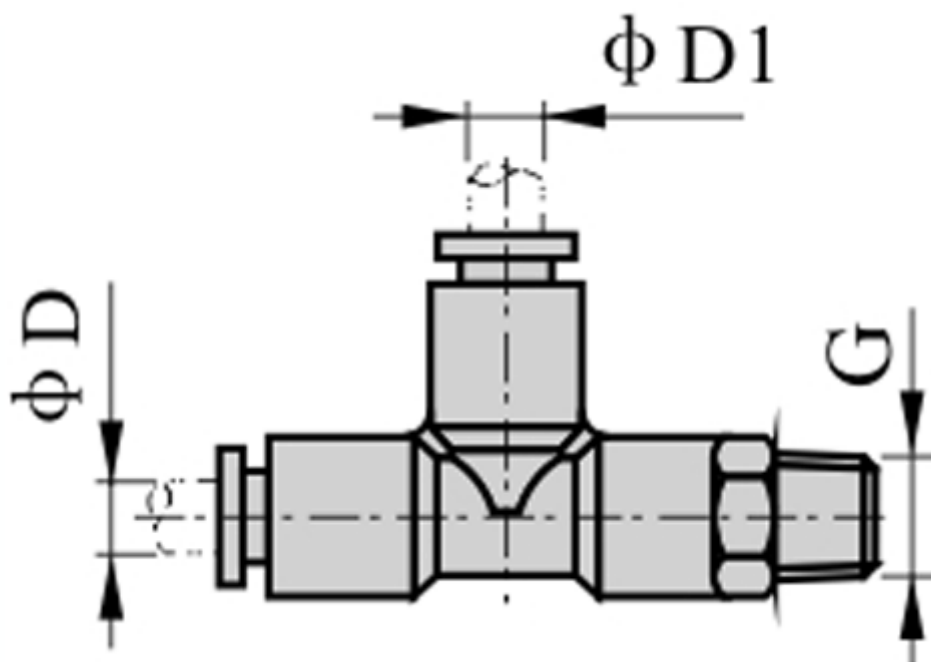

# Data Sheet

Article number: 58EPD602

Description: Fitting EPD602 Tee connector  
male thread 1/4", tube diameter 6

## Measures

D = 6  
Thread = 1/4"